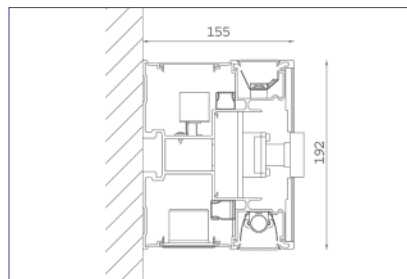

ALGUNAS REFERENCIAS:

SOME REFERENCES:

Hospital Santa Maria , Lleida- España
Hospital General Vall d'Hebron, Barcelona - España
Diplasis Hospital, Greece
Horovice, Republica Checa

- Un solo perfil con compartimentos para luz lectura y mecanismos, gases medicinales y luz ambiente.
- Tarjetero para identificación de paciente y luz vigilia mediante led.
- Led tranquilizante de aviso a enfermera.
- Diseñado para albergar módulos de iluminación de fluorescencia T5 y LED.
- Difusor para la luz directa con estructura interna especial para redirigir la luz hacia el paciente.
- Diversos materiales como Corian, metacrilato o policarbonato que permiten integrar el diseño al entorno.
- Testeros redondeados sin tornillos visibles y fijados mediante imanes y un tornillo interior de seguridad.
- Puede instalarse horizontal y verticalmente y dispone de un soporte de preinstalación para facilitar el proceso.

- One aluminium profile with compartments for direct light and mechanisms, medical gases and indirect light.
- Patient identification card holder and night light (LED).
- Nurse call light (LED).
- ICARUS is suitable for T5 fluorescent lamps and LED lighting modules.
- Direct light diffuser has a special internal structure to redirect light to the patient.
- The unit is closed with magnetic rounded shape end covers and security screws.
- Can be personalized using several materials (such as Corian, HPL or polycarbonate) to adapt its design to different environments.
- It can be installed either horizontal or vertically and there is a preinstallation support for ease of installation.