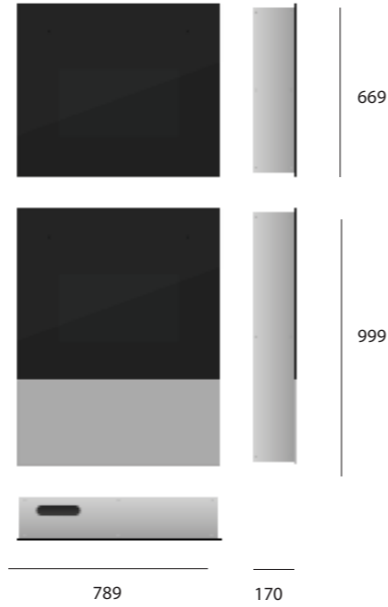

M / M+	
Display size	22"
Display technology	LED
Resolution	Full HD
Input	HDMI, VGA, Display Port
Installation	Wall integrated. Fixed on the sides
Wall preparation	645x765x170 / 645x975x170
Weight	30kg
Electric Supply	230 / 120 V~
Frecuency	50-60Hz
Keyboard Compatible	Yes
Accessories	Foldable keyboard. Internal PC Video, data and power outlets (up on request)
Materials	Aluminium frame Anti-glare glass cover (6mm) Anodised aluminium front for Plus module
Panel dimensions M	Image
Box dimensions M	760 x 640 x 165
Panel dimensions M+	Image
Box dimensions M+	760 x 970 x 165

MODEL L

L / L+	
Display size	43"
Display technology	LED
Resolution	Up to 4K
Input	HDMI, VGA, Display Port, USB
Installation	Wall integrated. Fixed on the sides
Wall preparation	1305x975x170 / 1305x1305x170
Weight	40kg
Electric Supply	230 / 120 V~
Frecuency	50-60Hz
Keyboard Compatible	Yes
Accessories	Foldable keyboard. Internal PC Video, data and power outlets
Materials	Aluminium frame Anti-glare glass cover (6mm) Anodised aluminium front for Plus module
Panel dimensions L	Image
Box dimensions L	1300 x 970 x 165
Panel dimensions L+	Image
Box dimensions L+	1300 x 1300 x 165

M

M+

L

L+

XL / XL+	
Display size	55"
Display technology	LED
Resolution	Up to 4K
Input	HDMI, VGA, Display Port, USB
Installation	Wall integrated. Fixed on the sides
Wall preparation	1505x975x170 / 1505x1305x170
Weight	50kg
Electric Supply	230 / 120 V~
Frecuency	50-60Hz
Keyboard Compatible	Yes
Accessories	Foldable keyboard. Internal PC Video, data and power outlets
Materials	Aluminium frame Anti-glare glass cover (6mm) Anodised aluminium front for Plus module
Panel dimensions XL	Image
Box dimensions XL	1500 x 970 x 165
Panel dimensions XL+	Image
Box dimensions XL+	1500 x 1300 x 165