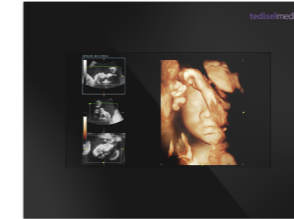

MODEL L

L / L+	
Display size	43"
Display technology	LED
Resolution	Up to 4K
Input	HDMI, VGA, Display Port, USB
Installation	Wall integrated. Fixed on the sides
Wall preparation	1305x975x170 / 1305x1305x170
Weight	40kg
Electric Supply	230 / 120 V~
Frecuency	50-60Hz
Keyboard Compatible	Yes
Accessories	Foldable keyboard. Internal PC Video, data and power outlets
Materials	Aluminium frame Anti-glare glass cover (6mm) Anodised aluminium front for Plus module
Panel dimensions L	Image
Box dimensions L	1300 x 970 x 165
Panel dimensions L+	Image
Box dimensions L+	1300 x 1300 x 165