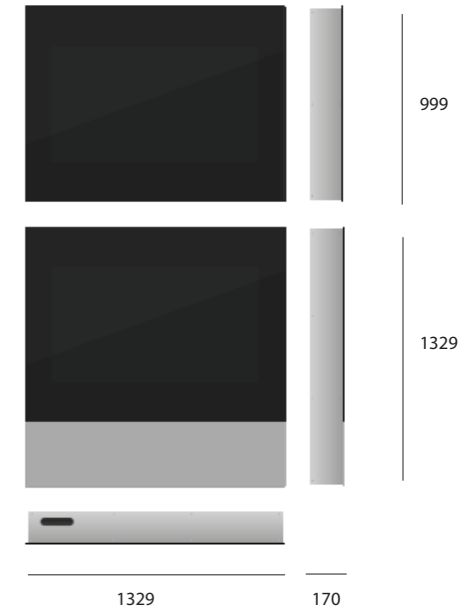

M / M+	
Display size	22"
Display technology	LED
Resolution	Full HD
Input	HDMI, VGA, Display Port
Installation	Wall integrated. Fixed on the sides
Wall preparation	645x765x170 / 645x975x170
Weight	30kg
Electric Supply	230 / 120 V~
Frecuency	50-60Hz
Keyboard Compatible	Yes
Accessories	Foldable keyboard. Internal PC Video, data and power outlets (up on request)
Materials	Aluminium frame Anti-glare glass cover (6mm) Anodised aluminium front for Plus module
Panel dimensions M	Image
Box dimensions M	760 x 640 x 165
Panel dimensions M+	Image
Box dimensions M+	760 x 970 x 165

MODEL L

L / L+	
Display size	43"
Display technology	LED
Resolution	Up to 4K
Input	HDMI, VGA, Display Port, USB
Installation	Wall integrated. Fixed on the sides
Wall preparation	1305x975x170 / 1305x1305x170
Weight	40kg
Electric Supply	230 / 120 V~
Frecuency	50-60Hz
Keyboard Compatible	Yes
Accessories	Foldable keyboard. Internal PC Video, data and power outlets
Materials	Aluminium frame Anti-glare glass cover (6mm) Anodised aluminium front for Plus module
Panel dimensions L	Image
Box dimensions L	1300 x 970 x 165
Panel dimensions L+	Image
Box dimensions L+	1300 x 1300 x 165

M

M+

L

L+

XL / XL+	
Display size	55"
Display technology	LED
Resolution	Up to 4K
Input	HDMI, VGA, Display Port, USB
Installation	Wall integrated. Fixed on the sides
Wall preparation	1505x975x170 / 1505x1305x170
Weight	50kg
Electric Supply	230 / 120 V~
Frecuency	50-60Hz
Keyboard Compatible	Yes
Accessories	Foldable keyboard. Internal PC Video, data and power outlets
Materials	Aluminium frame Anti-glare glass cover (6mm) Anodised aluminium front for Plus module
Panel dimensions XL	Image
Box dimensions XL	1500 x 970 x 165
Panel dimensions XL+	Image
Box dimensions XL+	1500 x 1300 x 165