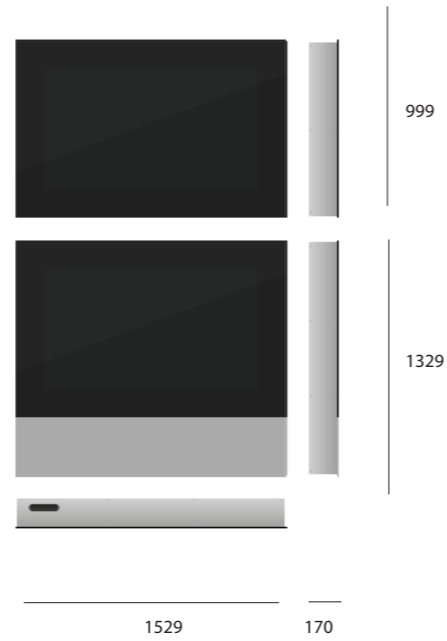

M / M+	
Display size	22"
Display technology	LED
Resolution	Full HD
Input	HDMI, VGA, Display Port
Installation	Wall integrated. Fixed on the sides
Wall preparation	645x765x170 / 645x975x170
Weight	30kg
Electric Supply	230 / 120 V~
Frecuency	50-60Hz
Keyboard Compatible	Yes
Accessories	Foldable keyboard. Internal PC Video, data and power outlets (up on request)
Materials	Aluminium frame Anti-glare glass cover (6mm) Anodised aluminium front for Plus module
Panel dimensions M	Image
Box dimensions M	760 x 640 x 165
Panel dimensions M+	Image
Box dimensions M+	760 x 970 x 165

MODEL L

L / L+	
Display size	43"
Display technology	LED
Resolution	Up to 4K
Input	HDMI, VGA, Display Port, USB
Installation	Wall integrated. Fixed on the sides
Wall preparation	1305x975x170 / 1305x1305x170
Weight	40kg
Electric Supply	230 / 120 V~
Frecuency	50-60Hz
Keyboard Compatible	Yes
Accessories	Foldable keyboard. Internal PC Video, data and power outlets
Materials	Aluminium frame Anti-glare glass cover (6mm) Anodised aluminium front for Plus module
Panel dimensions L	Image
Box dimensions L	1300 x 970 x 165
Panel dimensions L+	Image
Box dimensions L+	1300 x 1300 x 165

M

M+

L

L+

XL / XL+	
Display size	55"
Display technology	LED
Resolution	Up to 4K
Input	HDMI, VGA, Display Port, USB
Installation	Wall integrated. Fixed on the sides
Wall preparation	1505x975x170 / 1505x1305x170
Weight	50kg
Electric Supply	230 / 120 V~
Frecuency	50-60Hz
Keyboard Compatible	Yes
Accessories	Foldable keyboard. Internal PC Video, data and power outlets
Materials	Aluminium frame Anti-glare glass cover (6mm) Anodised aluminium front for Plus module
Panel dimensions XL	Image
Box dimensions XL	1500 x 970 x 165
Panel dimensions XL+	Image
Box dimensions XL+	1500 x 1300 x 165

COMBINATIONS

M + M+

XL + M+

M + XL + M+

L + M+

XL

XL+